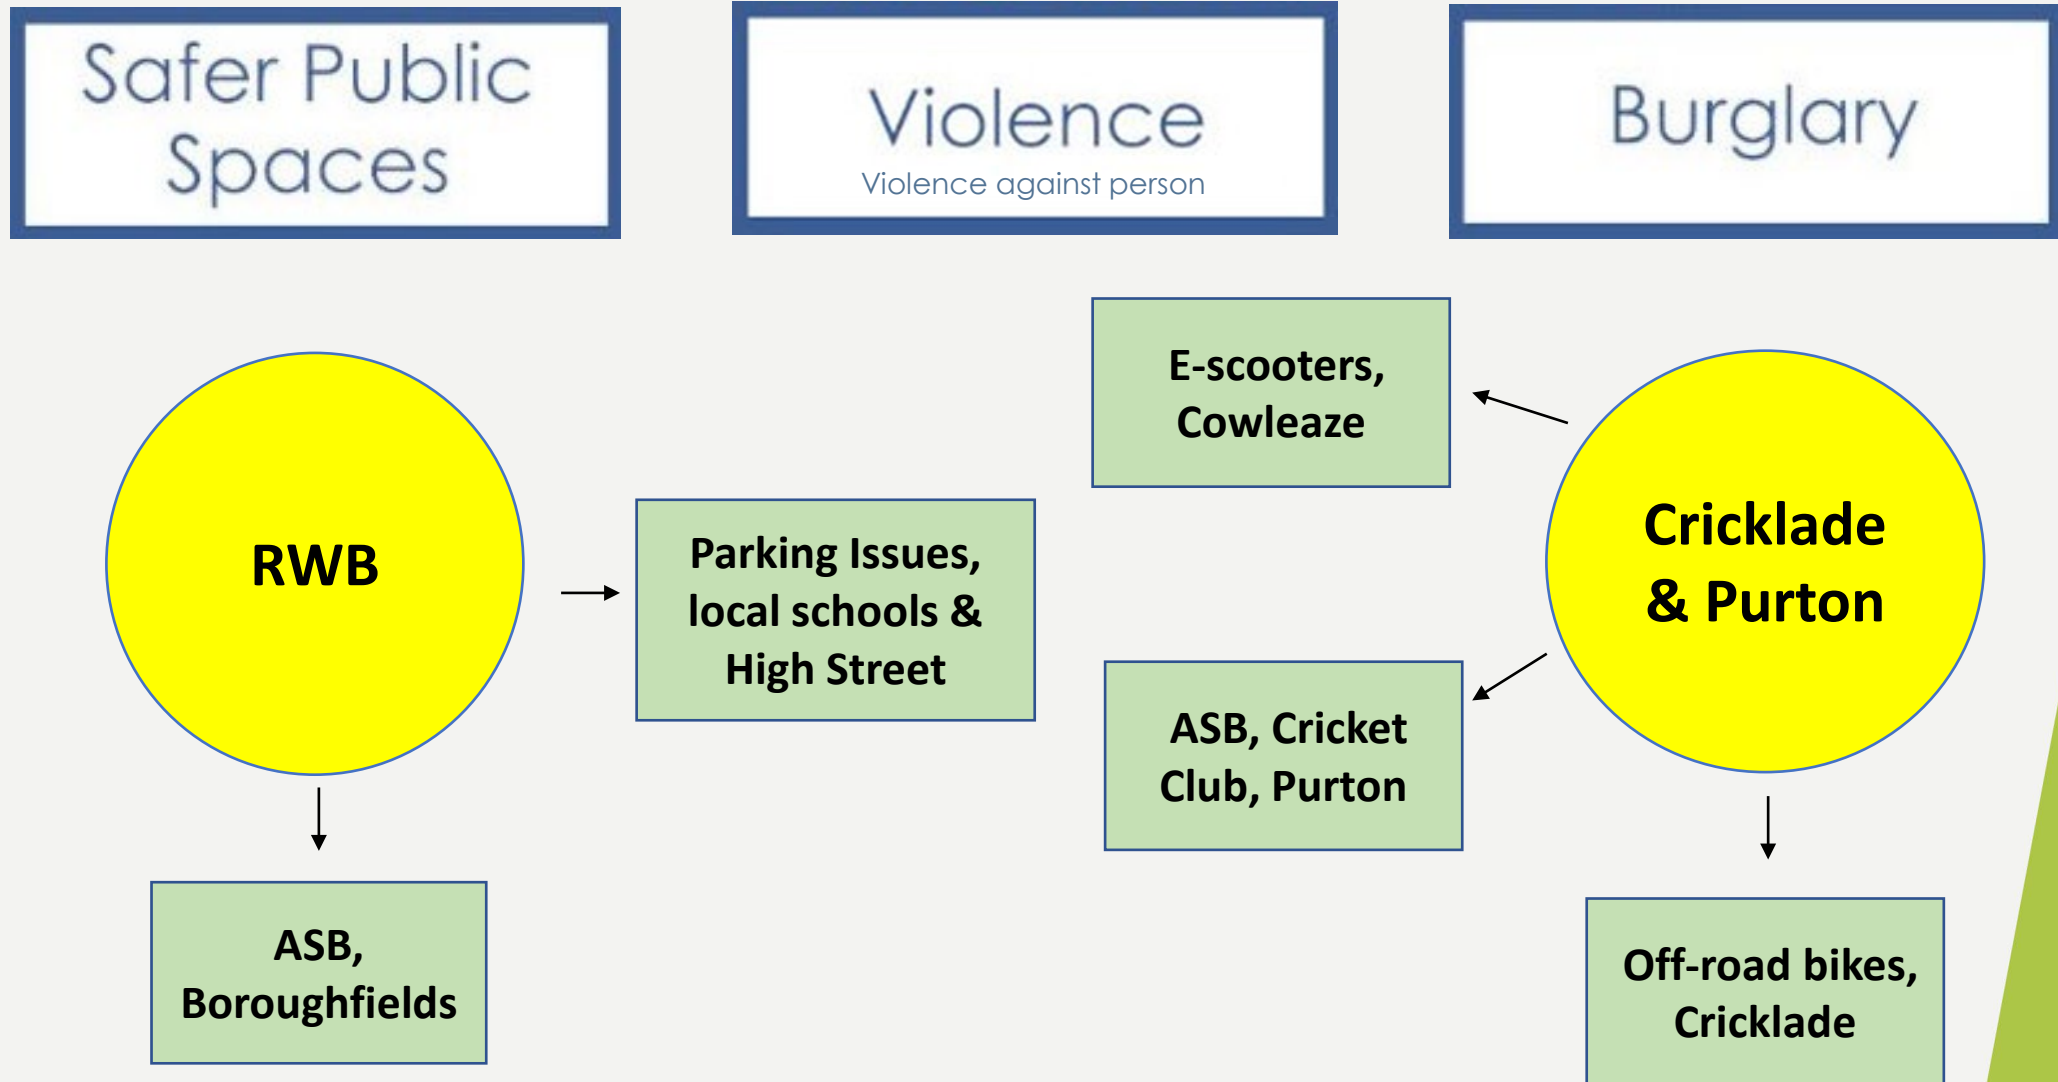

Operational Priorities – March 2024