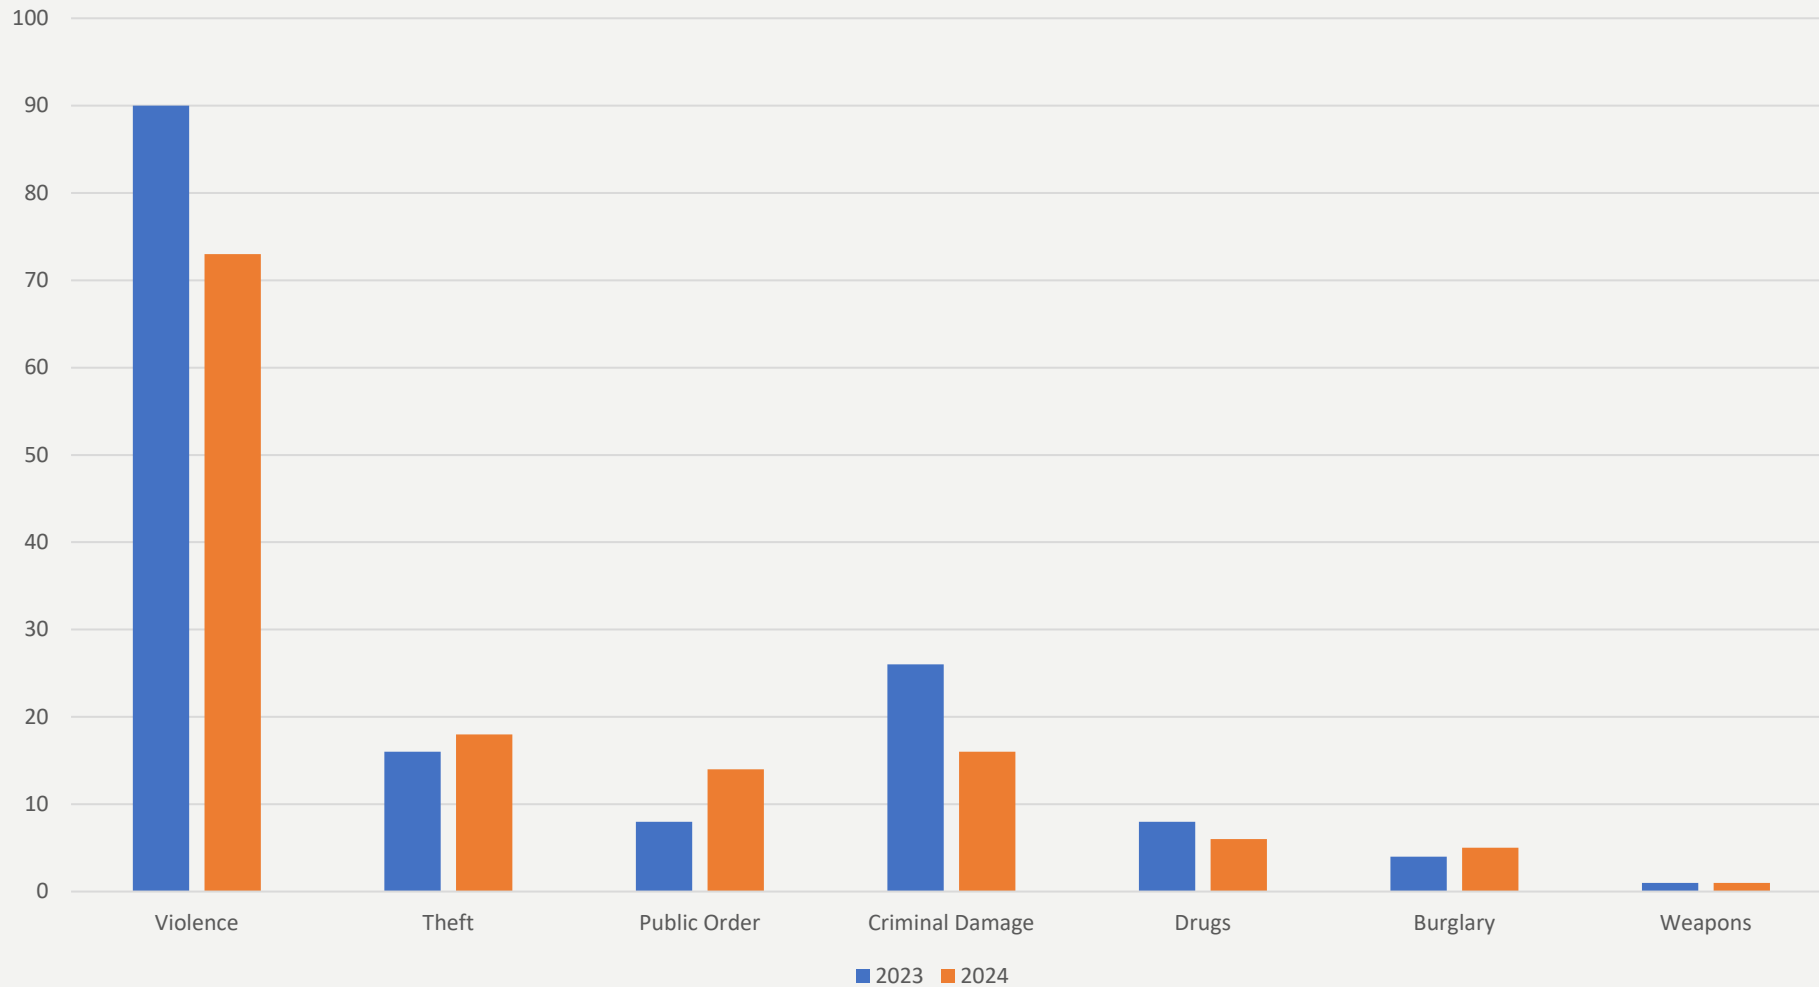

Crime Statistics

Royal Wootton Bassett, Cricklade and surrounding rural areas

Recorded Crime: January & February